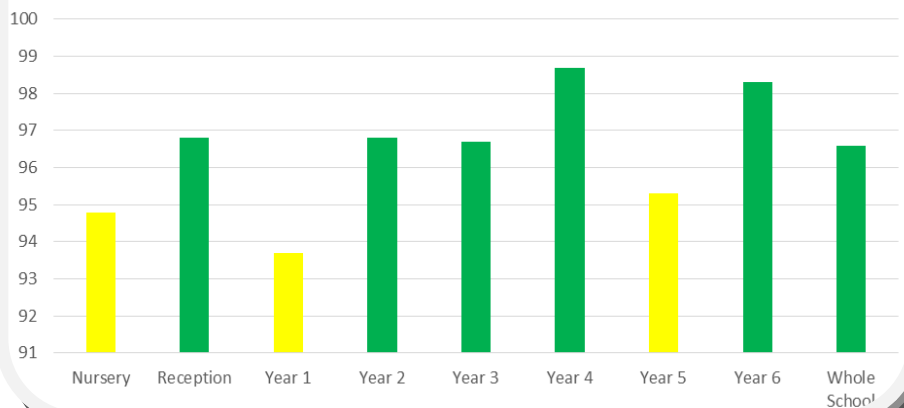

Attendance

Our current whole school attendance is 96.6%. Our target once again is 96% and Mrs Birks along with Mr Andy Brian, Education Welfare Officer, and other staff members in school will continue to work hard to achieve that by the end of the year.

Whole School Attendance
4th September to 11th October